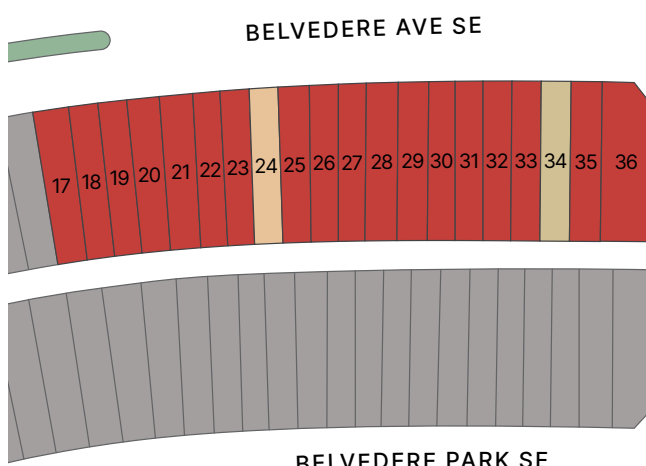

STREET TOWNS AT BELVEDERE

LEGEND

- Irvine
- Newport
- Lido
- Existing Residential
- Parks and Open Space
- Sold