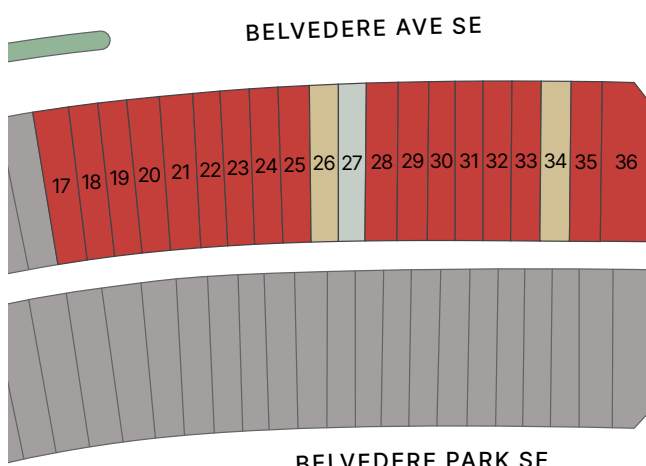

STREET TOWNS AT BELVEDERE

LEGEND

- Irvine
- Newport
- Lido
- Existing Residential
- Parks and Open Space
- Sold