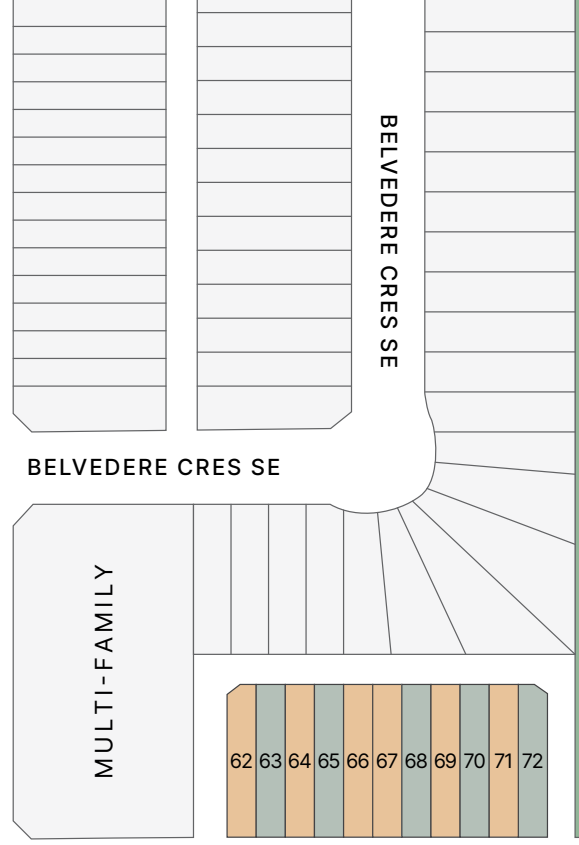

STREET TOWNS AT BELVEDERE

LEGEND

- Irvine
- Newport
- Lido
- Existing Residential
- Parks and Open Space
- Sold