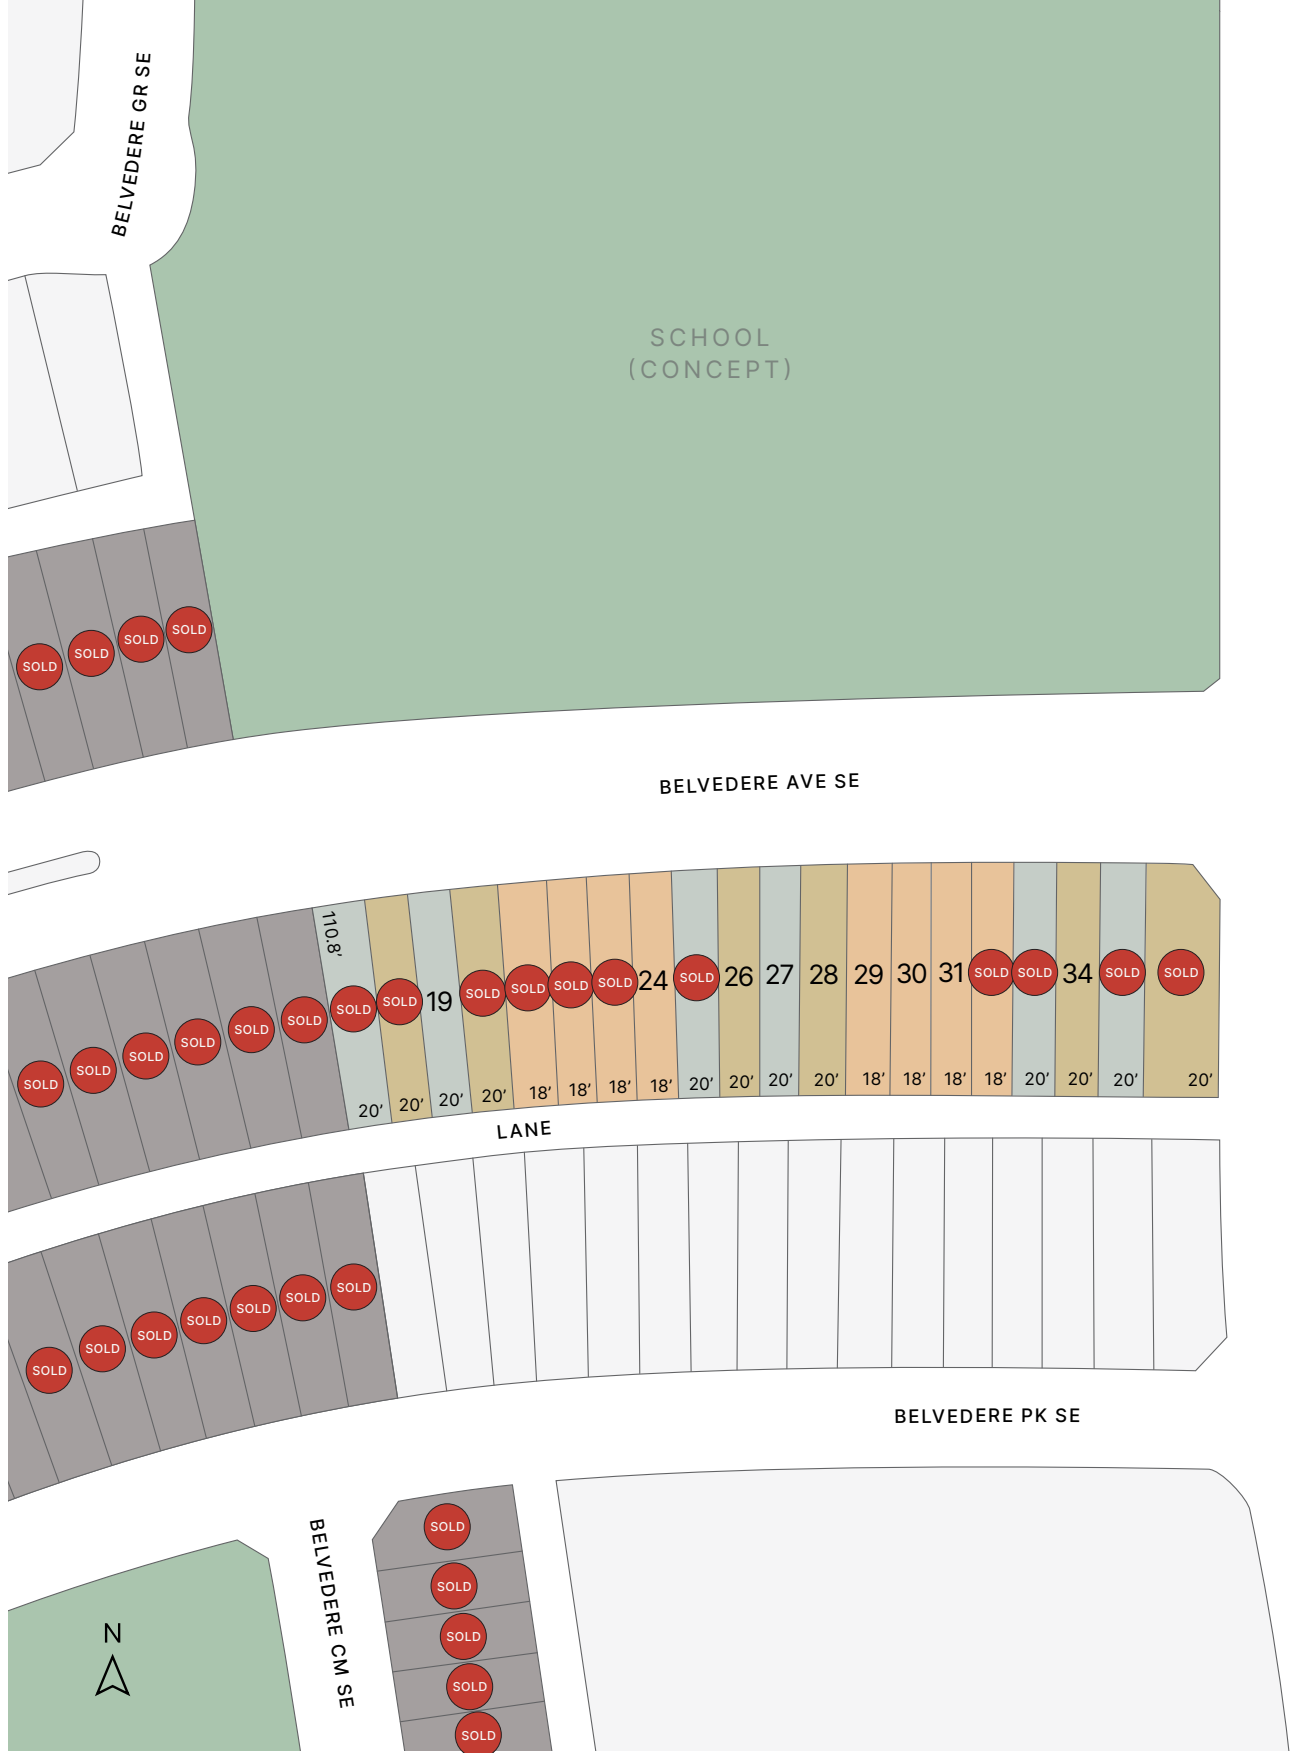

THE STREETTOWNS AT BELVEDERE

LEGEND

- Irvine
- Newport
- Lido
- Parks And Open Space
- Existing Residential

THE _____
STREETTOWNS
 _____ AT BELVEDERE

FIFTH | **AVE**
HOMES