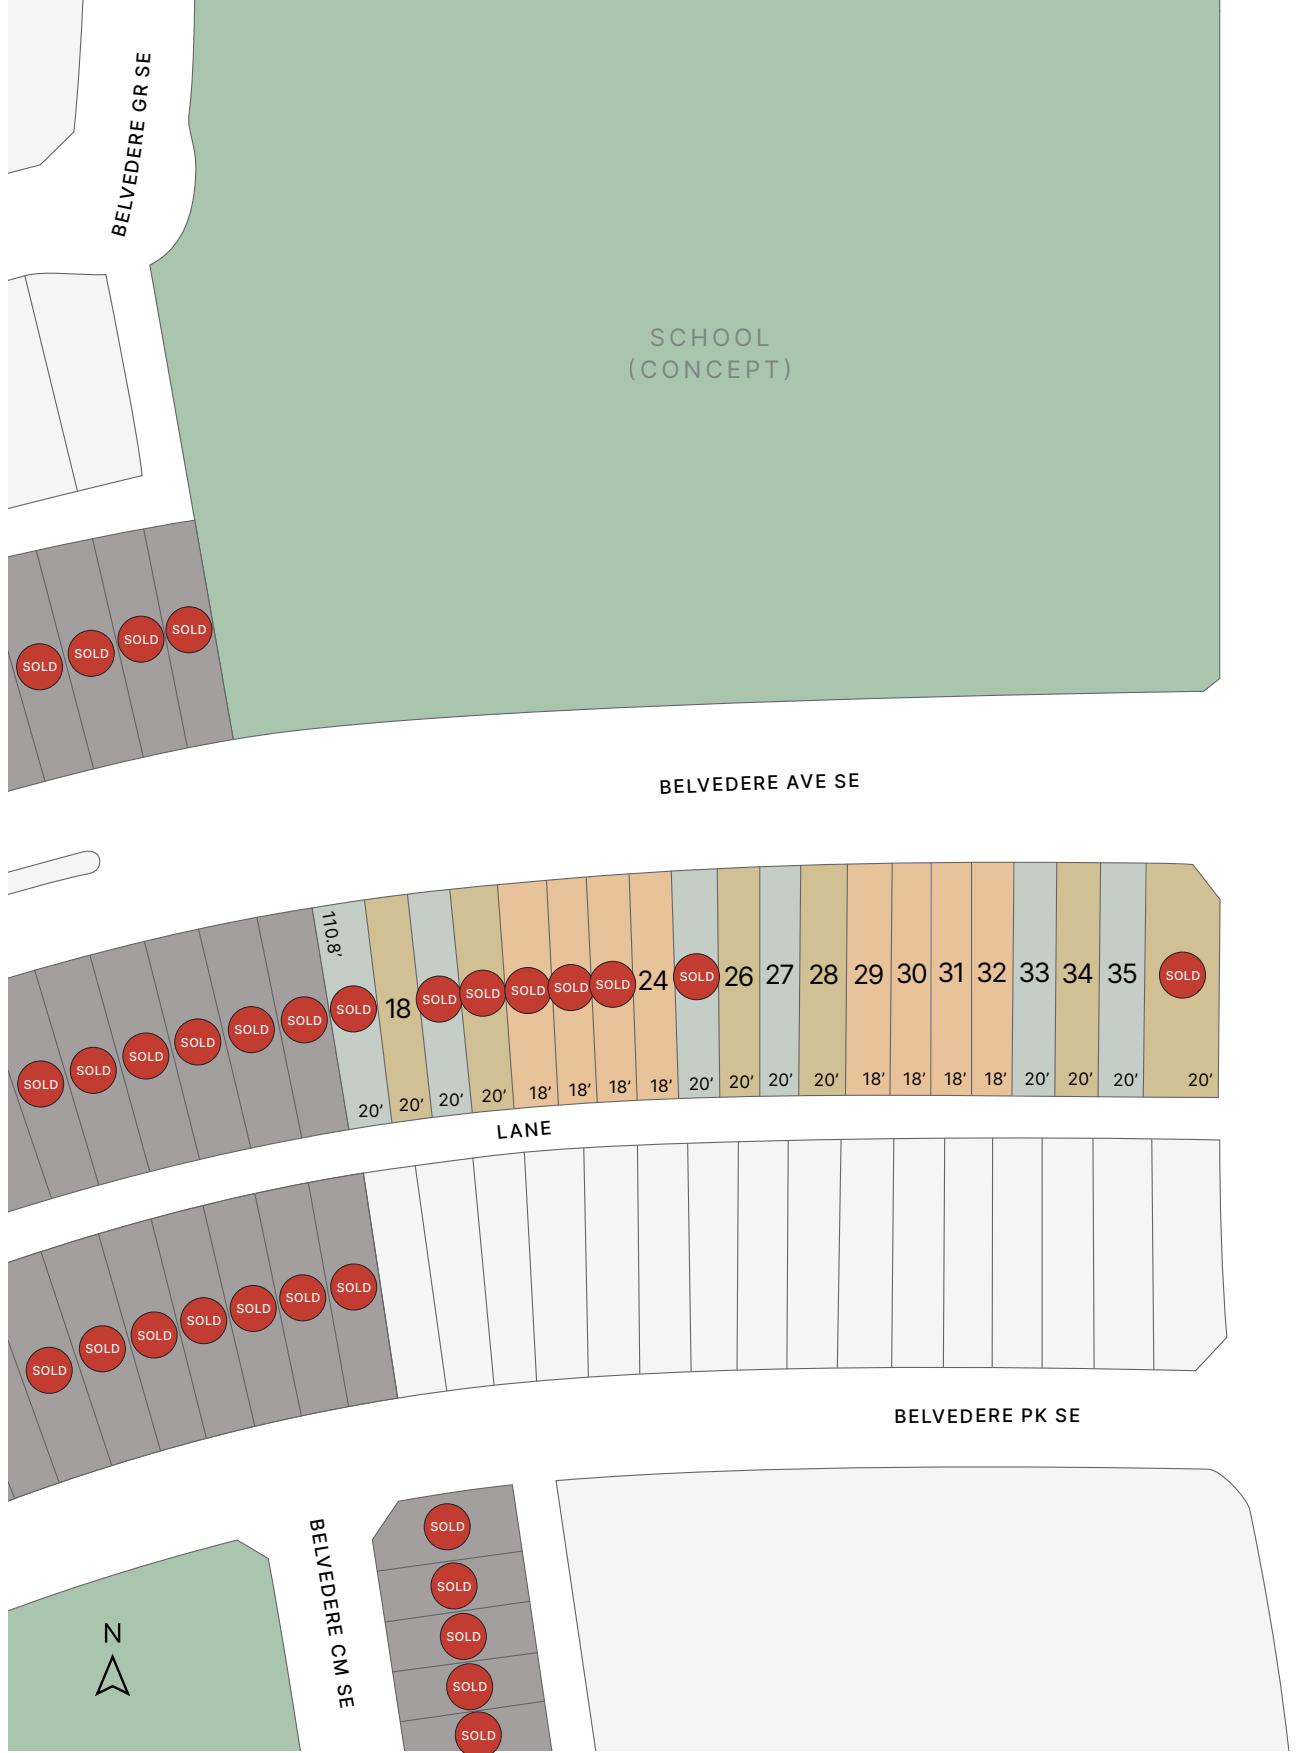

THE STREETTOWNS AT BELVEDERE

- LEGEND
- Irvine
 - Newport
 - Lido
 - Parks And Open Space
 - Existing Residential

THE _____
STREETTOWNS
 _____ AT BELVEDERE

FIFTH | **AVE**
HOMES